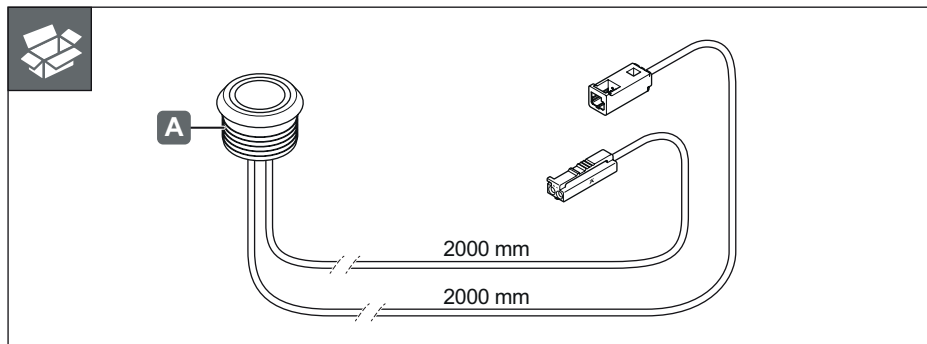

Inline-Dimmer

833.89.038
833.89.039

	W	T_A	
833.89.038	0 W – 30 W	-20°C – +45°C -4°F – +113°F	
833.89.039	0 W – 60 W		

732.28.252

HDE 26.09.2022