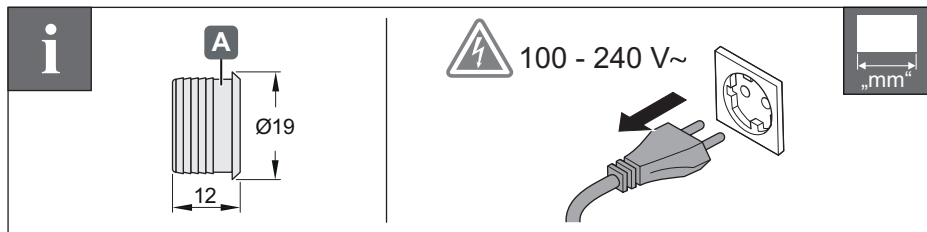

Inline-Dimmer

833.89.038
833.89.039

	W	T_A	
833.89.038	0 W – 30 W	-20°C – +45°C -4°F – +113°F	
833.89.039	0 W – 60 W		

732.28.252

HDE 26.09.2022