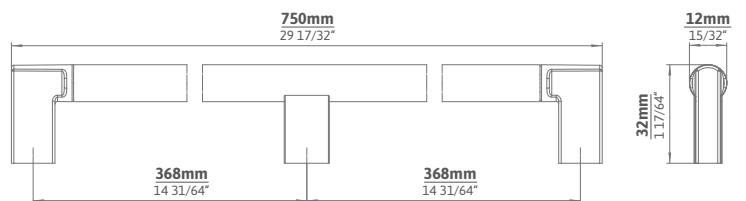

length 334mm, 494mm, 750mm:

1 PU = 5 pcs. per finish, order and delivery

- PB12 Schwarz matt | matt black
- ZN27 Edelstahl-effekt matt | matt stainless steel effect
- ZN79* Messing antik gebürstet | brushed antique brass
- ZN83* Vintage Gold | vintage gold
- ZN87 Gold gebürstet | brushed gold