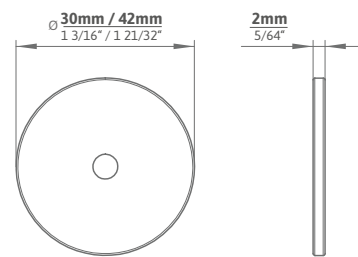

UNTERLAGSPLATTE | BASE PLATE 2490-42

Stahl | steel

Lagerausführungen | Stock range finishes

2490-30PB12 Schwarz matt | matt black

2490-30ZN27 Edelstahl-effekt matt | matt stainless steel effect

2490-30ZN79* Messing antik gebürstet | brushed antique brass

2490-30ZN83* Vintage gold | vintage gold

2490-42PB12 Schwarz matt | matt black

2490-42ZN27 Edelstahl-effekt matt | matt stainless steel effect

2490-42ZN79* Messing antik gebürstet | brushed antique brass

2490-42ZN83* Vintage gold | vintage gold

2490-42ZN87 Gold gebürstet | brushed gold **NEU | NEW**

Mindestabnahmemenge | Minimum order quantity

1 VPE = 10 Stk. pro Ausführung, Auftrag und Lieferung

1 PU = 10 pcs. per finish, order and delivery

kombiniert mit Artikel 2464 | combined with article 2464