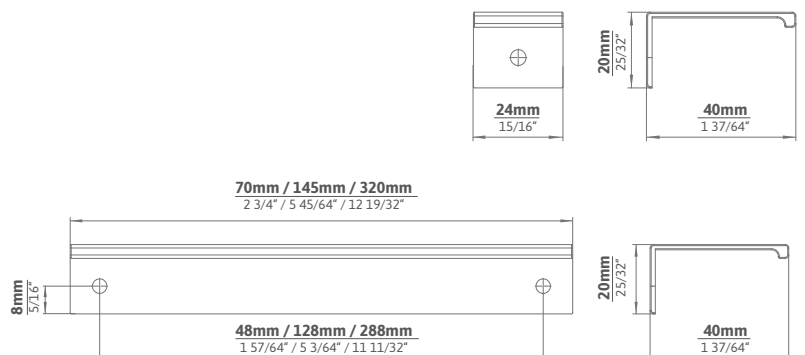

GRIFFLEISTE | INTEGRATED HANDLE 2446-24, 2446-70, 2446-145

Aluminium | aluminium

Art. Nr. / item no.	LA / cc	AL76	PB1	PB12	PB32	ZN1	ZN5	ZN21	ZN75*	ZN79*	ZN87
2446-24				✓	NEU | NEW			✓			
2446-70	48	NEU | NEW	✓	✓	NEU | NEW	✓	✓	✓	✓	✓	✓
2446-145	128	NEU | NEW	✓	✓		✓		✓	✓	✓	
2446-320	288			✓					✓		

Mindestabnahmemenge | Minimum order quantity

1 VPE = 10 Stk. pro Ausführung, Auftrag und Lieferung

1 PU = 10 pcs. per finish, order and delivery

Länge 320mm: 1 VPE = 5 Stk. pro Ausführung, Auftrag und Lieferung

length 320mm: 1 PU = 5 pcs. per finish, order and delivery

AL76 Messing feingeschliffen | satin brass

PB1 Weiß | white

PB12 Schwarz matt | matt black

PB32 Weiß matt | matt white

ZN1 Chrom glänzend | bright chrome

ZN5 Messing glänzend | bright brass

ZN21 Edelstahl effekt | stainless steel effect

ZN75* Eisen gebürstet | brushed iron effect

ZN79* Messing antik gebürstet | brushed antique brass

ZN87 Gold gebürstet | brushed gold