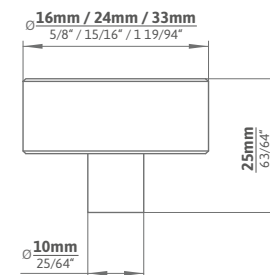

Mindestabnahmemenge | Minimum order quantity

1 VPE = 10 Stk. pro Ausführung, Auftrag und Lieferung

1 PU = 10 pcs. per finish, order and delivery