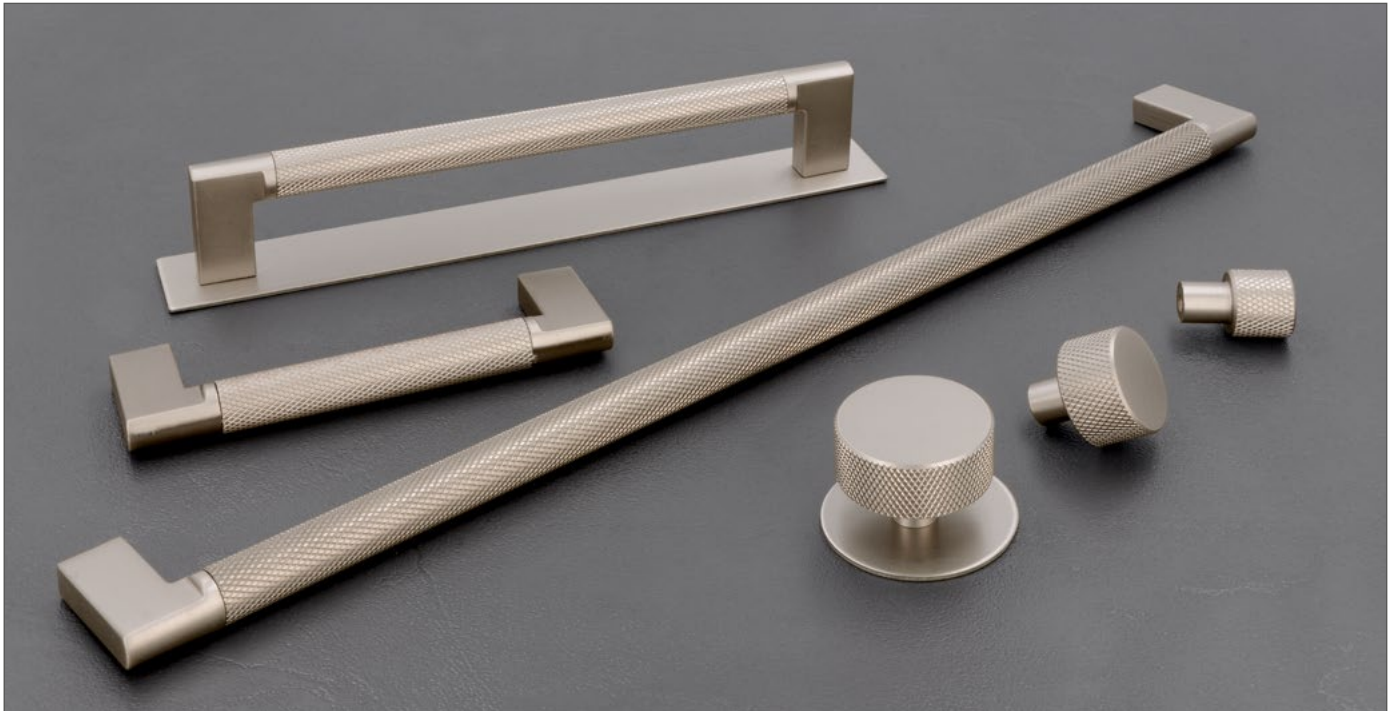

LAGERERGÄNZUNGEN | STOCK ADDITIONS

NEUE GRÖSSEN UND AUSFÜHRUNGEN | NEW SIZES AND FINISHES