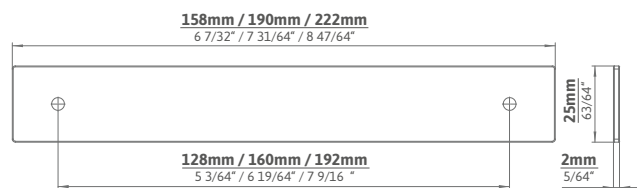

Mindestabnahmemenge | Minimum order quantity

1 VPE = 10 Stk. pro Ausführung, Auftrag und Lieferung

1 PU = 10 pcs. per finish, order and delivery