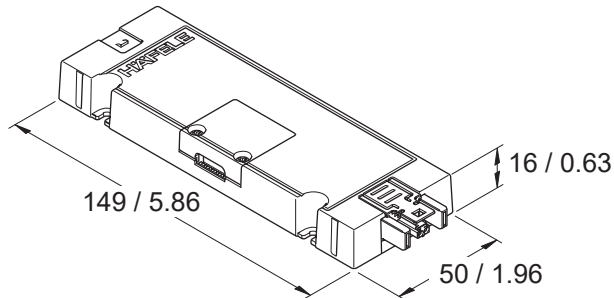

2 way distributor DALI/Push/0–10V

833.77.844

	V	 V_{OUT}	W	A	T_A	 mm / in
833.77.844	24 V	2 x 24 V	120 W	5.0	-25°C – +45°C -13°F – +113°F	149 x 50 x 16 / 5.86 x 1.96 x 0.63

732.28.438

i

 mm / in

[WS192]

HDE 18.09.2024