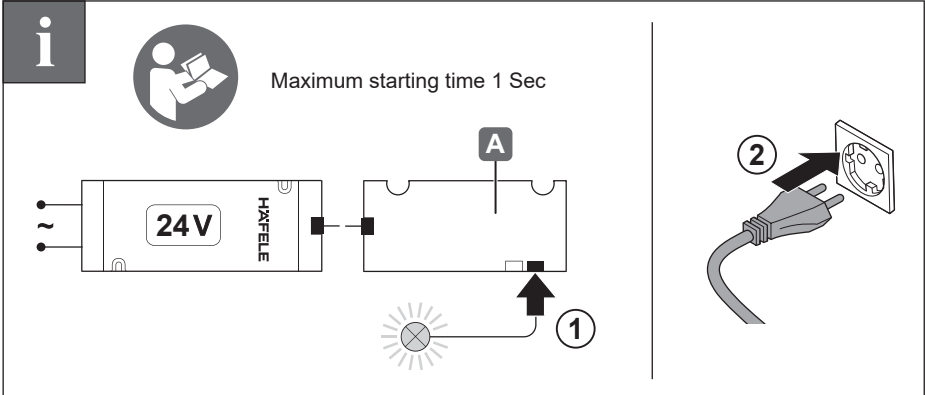

732.28.438

[WS192]

HDE 18.09.2024