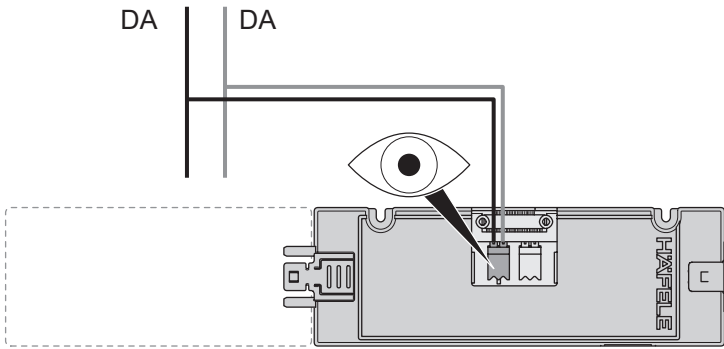

3A

3B

732.28.438

3C

[WS192]

HDE 18.09.2024