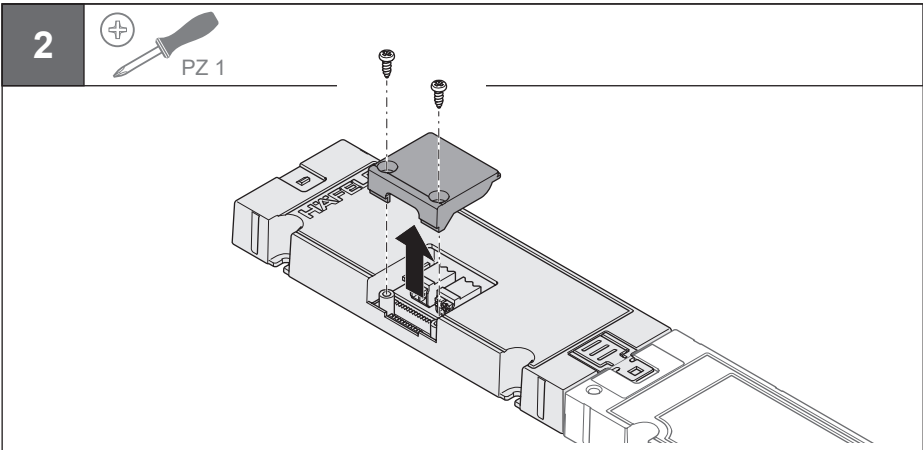

2 way distributor DALI/Push/0–10V

833.77.844

	V	 V_{OUT}	W	A	T_A	 mm / in
833.77.844	24 V	2 x 24 V	120 W	5.0	-25°C – +45°C -13°F – +113°F	149 x 50 x 16 / 5.86 x 1.96 x 0.63

732.28.438

i

 mm / in

[WS192]

HDE 18.09.2024