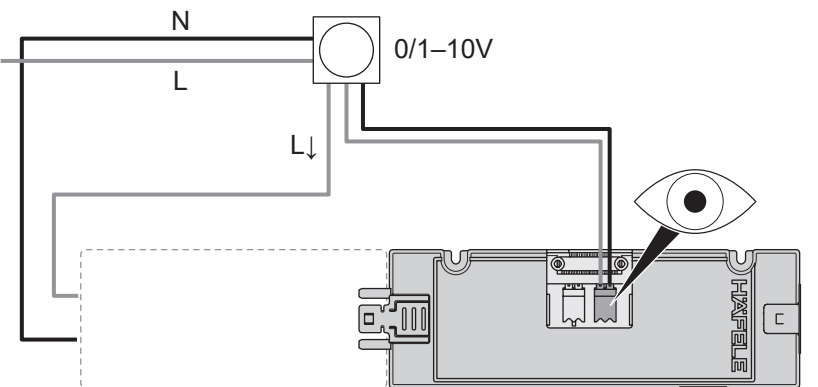

3A

3B

732.28.438

3C

[WS192]

HDE 18.09.2024