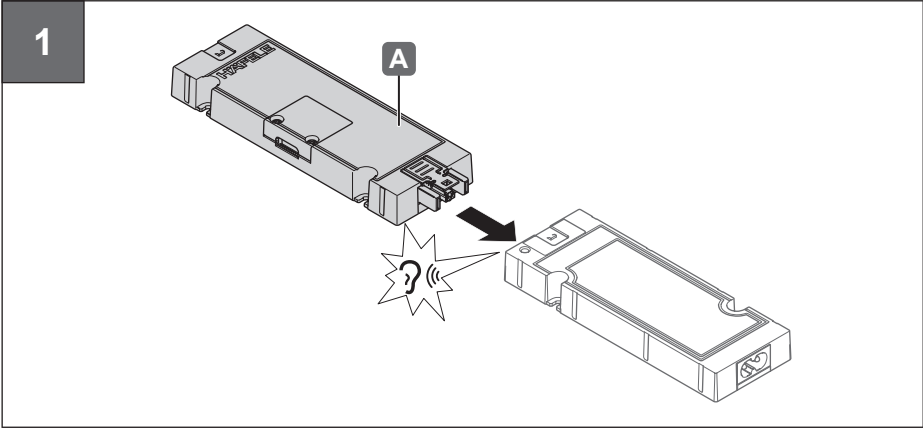

2 way distributor DALI/Push/0–10V

833.77.844

	V	 V_{OUT}	W	A	T_A	 mm / in
833.77.844	24 V	2 x 24 V	120 W	5.0	-25°C – +45°C -13°F – +113°F	149 x 50 x 16 / 5.86 x 1.96 x 0.63

732.28.438

i

 mm / in

[WS192]

HDE 18.09.2024