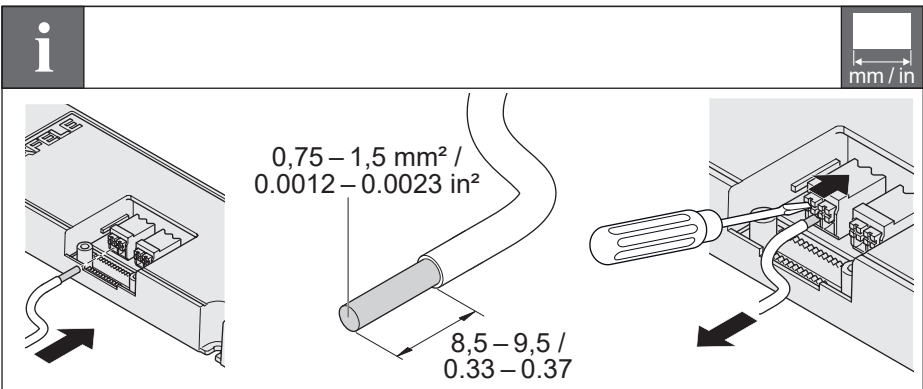

2 way distributor DALI/Push/0–10V

833.77.844

	V	 V_{OUT}	W	A	T_A	 mm / in
833.77.844	24 V	2 x 24 V	120 W	5.0	-25°C – +45°C -13°F – +113°F	149 x 50 x 16 / 5.86 x 1.96 x 0.63

732.28.438

i

 mm / in

[WS192]

HDE 18.09.2024