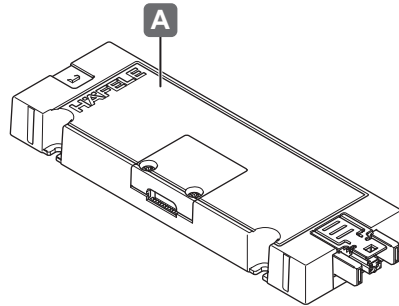

2 way distributor DALI/Push/0–10V

833.77.844

	V	 V_{OUT}	W	A	T_A	 mm / in
833.77.844	24 V	2 x 24 V	120 W	5.0	-25°C – +45°C -13°F – +113°F	149 x 50 x 16 / 5.86 x 1.96 x 0.63

732.28.438

i

 mm / in

[WS192]

HDE 18.09.2024