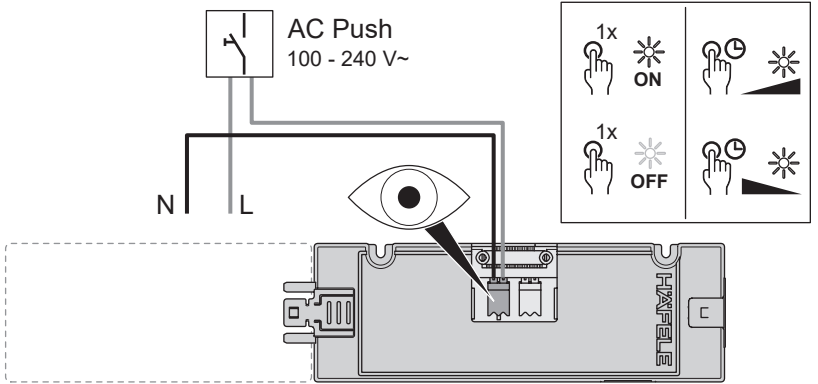

3B

732.28.438