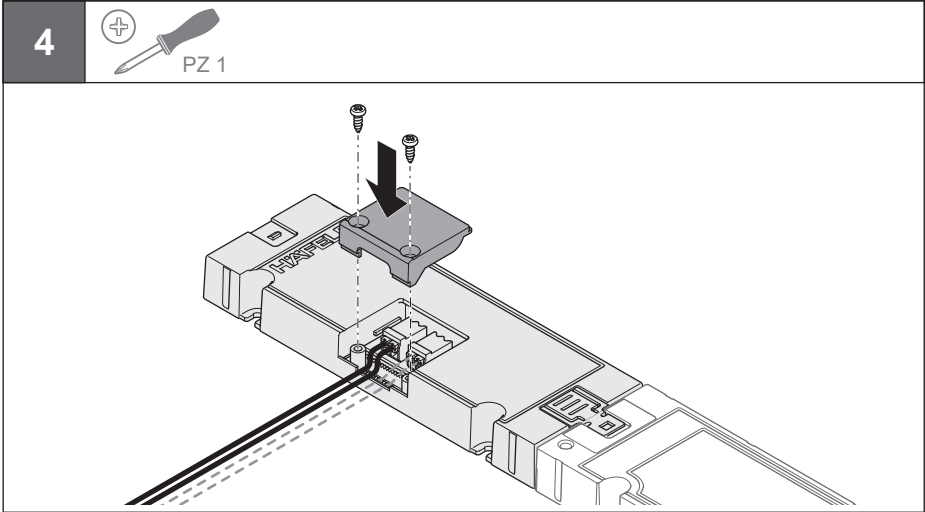

732.28.438

[WS192]

HDE 18.09.2024